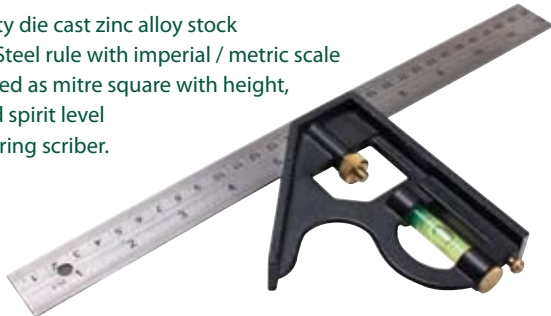

### 230mm Boat Level

- Durable construction
- 3 vials: horizontal, plumb and 45°
- Rubber shock proof end caps
- Aluminium work surfaces
- Base groove allows work in plumbing and pipework applications

### Construction Line Level

- Aluminium construction
- Ideal for use in small work environments

## Combination Square

**AT13100** 12"/300mm £5.68

- Heavy duty die cast zinc alloy stock
- Stainless Steel rule with imperial / metric scale
- Can be used as mitre square with height, depth and spirit level
- Self centering scriber.

## Tape Measures

<b>AT15001</b>	5m/16ft	£3.31
<b>AT15002</b>	8m/26ft	£6.00

- Dual reading, English metric
- Ergonomically shaped
- Rubber coated case to provide non-slip surface for better handling