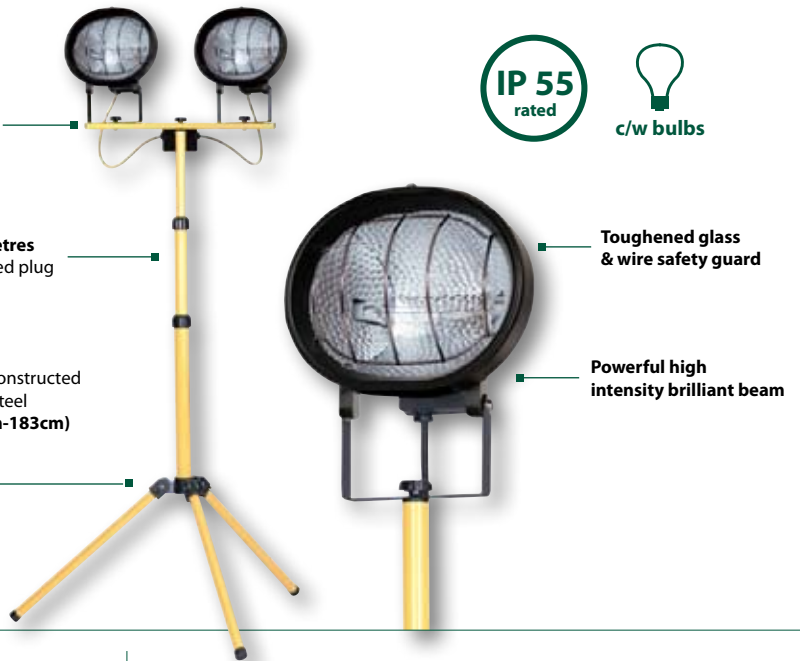

List Price: £23.31

AT43012 500W/110V

List Price: £24.03

Suitable for indoor or outdoor use

Supplied with 2.9 metres of cable of & approved plug

Adjustable tripod constructed from tough tubular steel (extends from 78cm-183cm)

IP 55
rated

Toughened glass & wire safety guard

Powerful high intensity brilliant beam

Hardman Single Portable Lights

AT43015 500W/240V

List Price: £12.66

AT43017 500W/110V

List Price: £14.11